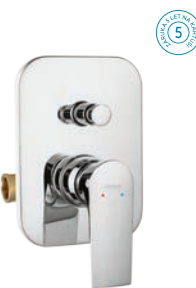

FERRO ALGEO SQUARE
chrom
82050R,0
2 099 Kč (83,28 €) s DPH